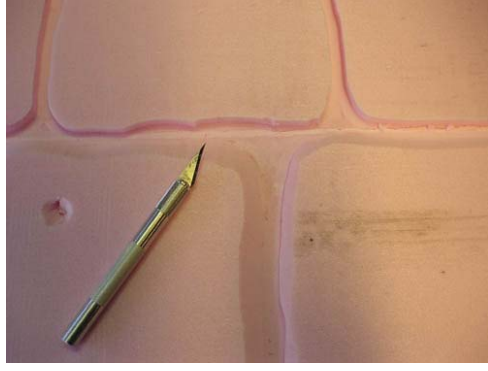

Obtained from
Omarshantedtrail.com