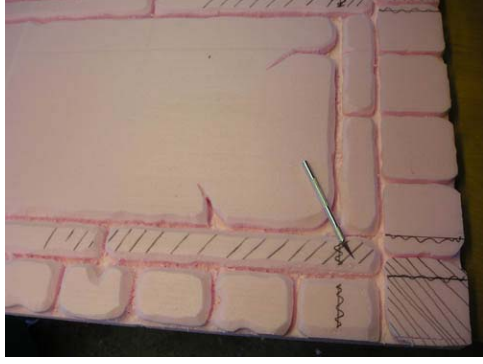

Obtained from Omarshantedtrail.com