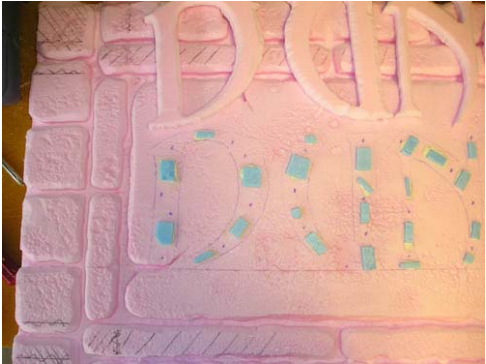

Obtained from
Omarshantedtrail.com