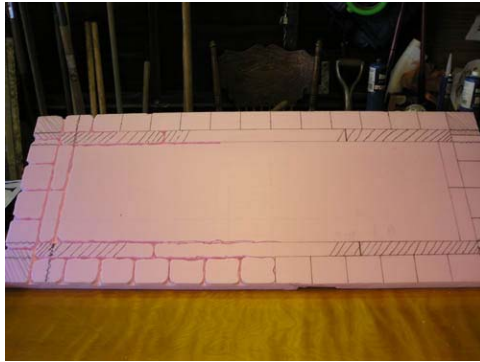

http://www.unclebinleysroom.com/dungeon/projects/big_entrance_sign/index.htm

Big Entrance Sign

I started working on this sign during the Haunt Club Chicago tombstone making day. The layout was done on the computer, and then transferred onto the foam.