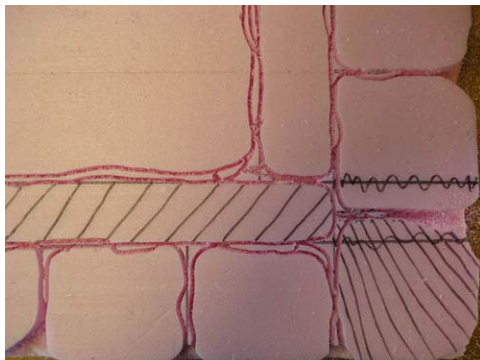

http://www.unclebinleysroom.com/dungeon/projects/big_entrance_sign/index.htm

Big Entrance Sign

I started working on this sign during the Haunt Club Chicago tombstone making day. The layout was done on the computer, and then transferred onto the foam.