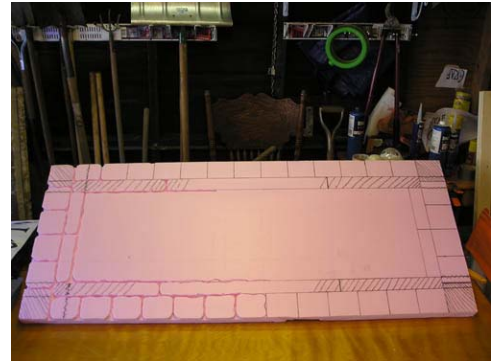

http://www.unclebinleysroom.com/dungeon/projects/big_entrance_sign/index.htm

Big Entrance Sign

I started working on this sign during the Haunt Club Chicago tombstone making day. The layout was done on the computer, and then transferred onto the foam.