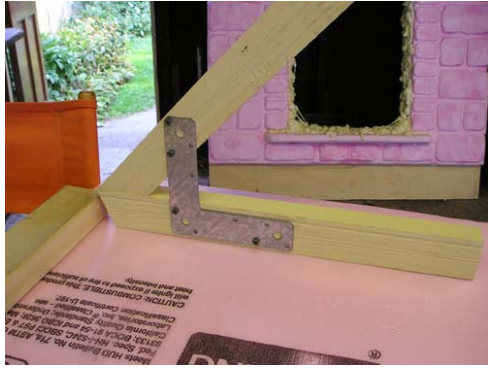

Obtained from
Omarshantedtrail.com